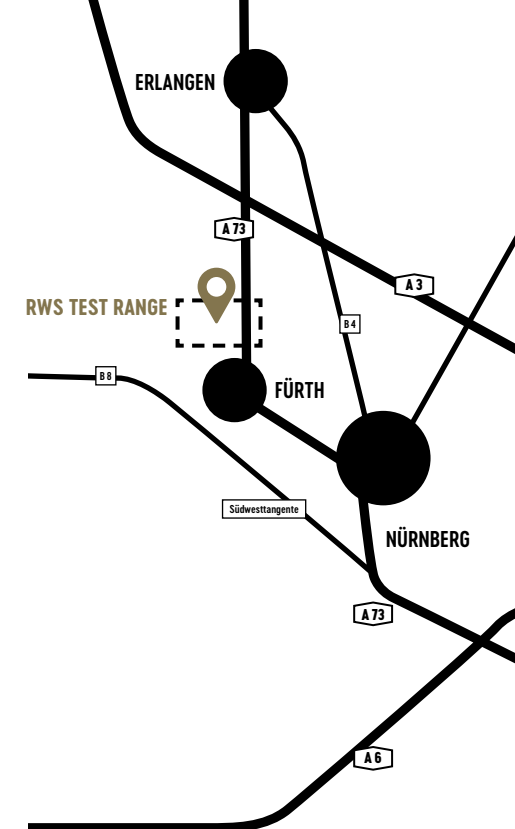

TEST SHOOTING RANGE

FOR THE PERFECT SYMBIOSIS OF AMMUNITION AND GUN

Success hinges on a perfect interaction between the ammunition and firearm. With our test range sport shooters find the ideal environment to match their competition firearm with a variety of ammunition batches.

IDEAL CONDITIONS

There are five ranges in total, each equipped with auto-targets and state-of-the-art electronic hit displays, where shooters can fire clamped weapons at distances of 10, 15, 25 and 50 m without being exposed to the elements. Trained specialists set up the tests and are always on hand to provide assistance and advice. Ammunition is already included in the reasonably priced entrance fee.

HOW CAN YOU USE THE TEST SHOOTING RANGE?

Ideally, the customer will come to the shooting range with his/her firearms and take part in the entire process. Booking an appointment prior to coming is mandatory.

HOW IS THE ORDER HANDLED?

All we need is a valid authorisation to use the ammunition (e.g. a firearms license) and the dealer's confirmed order for legitimisation purposes (proof of customer status). The dealer is charged for the range fee per weapon and the goods to be delivered in accordance with our General Terms and Conditions of Delivery and Sale.